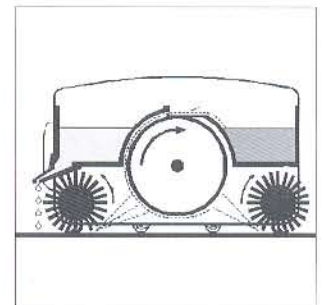

Roots Wizzard up to 450 sq. mtrs. cleanliness/hour.

The Product

• A range of products that will wash, mop, scrub and dry in a single pass • Removes dirt from virtually every kind of floor surface • Leaves floors ready to walk on in minutes

Features

• High-speed productivity • Massive savings on chemical costs and water • Wall-to-wall cleaning that reach into the tightest corners • Excellent manoeuvrability, no heavy pushing, pulling or lifting • Accessible and removable tanks for fast solution changes and emptying • Quiet in operation • Instant change of brushes & tanks without tools

Brushes :

Wizzard comes with different brush options like Escalator, Side Brush, Hard, Medium, Soft that allows it to clean all types of floors

Use it on any type of floor

• Smooth concrete • Vinyl • Granite • Rubber studded floor • Ceramic • Marble
• Aluminium checkered plates • Brick • Escalators • Mosaic • Travelators

Ideal for

- Offices
- Commercial Complexes
- Industrial Areas
- Hotels
- Educational Institutions
- Hospitals
- Clinics
- Departmental stores
- Showrooms and just anywhere you need a clean & spotless surface!

Model	W 44 P	W 34 P	W 34 N	W 24 N
Cleaning capacity*	450 m²/hr	350 m²/hr	350 m²/hr	250 m²/hr
Cleaning width	42 cm	31.5 cm	31.5 cm	21.5 cm
Brush speed	650 rpm	650 rpm	650 rpm	650 rpm
Fresh water capacity	4 litre	4 litre	1.7 litre	1.2 litre
Motor rating	1000 + 26W	750 + 26W	750	550
Power supply	230VAC ± 6%	230VAC ± 6%	230VAC ± 6%	230VAC ± 6%
	50Hz SP	50Hz SP	50Hz SP	50Hz SP
Noise level	71 db	69 db	69 db	68 db
Height with handle	1118 mm	1114 mm	1114 mm	1118 mm
Height without handle	210 mm	210 mm	210 mm	210 mm
Width	540 mm	440 mm	440 mm	340 mm
Length	378 mm	378 mm	378 mm	378 mm
Height	29.5 kg	25 kg	23.5 kg	20 kg

* Under ideal conditions ** Models W 44 P and W 34 P are available in 110 Volt AC Supply

Roots reserves the right to make any changes considered necessary for the purposes of improvement at any time or for any reason without prior notice, in line with its policy of continuous product development and progress.

Our Product Range - Sweepers, Scrubber-Driers, Vacuum Cleaners, Single Disc Scrubbers, Mini Floor Washers, High Pressure Water Jet Cleaners, City Sweepers, Bins, Mops & Trolleys.

Industrial Multiclean Systems

912, Maradana Road, Colombo 08, Sri Lanka.

Tel: +94 11 2698373 Hotline: +94 777 277273

Fax: +94 11 2699927 Email: ims.roots@gmail.com

Roots Multiclean Limited

R K G Industrial Estate, Ganapathy, Coimbatore - 641 006, India.
Tel : +91 422 4330330. Fax : +91 422 2332107. Email: rmclsales@roots.co.in
Website: www.rmclindia.com